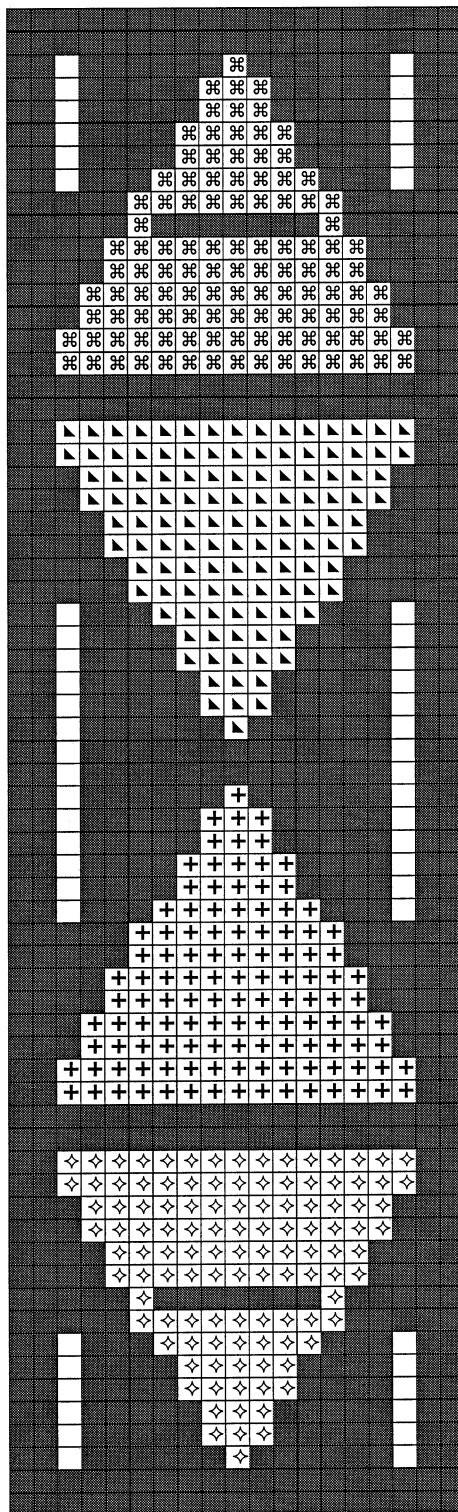

elements bookmark

© threefold designs 2006

- ☞ YELLOW (Air)
- ▤ BLUE (Water)
- ⊕ RED (Fire)
- ◇ GREEN (Earth)
- WHITE (Spirit)
- BLACK

For needlepoint instructions, visit the 'Instructions' page on www.threefoldneedlepoint.com

This design has been worked on 10 count open weave canvas - after the design was finished, I just trimmed the edges (so keep as neat as possible on the back!).

I used yarn from the Victorian Tapestry Workshop, and double the strand on the needle - if using DMC stranded cotton, you can use a single strand.